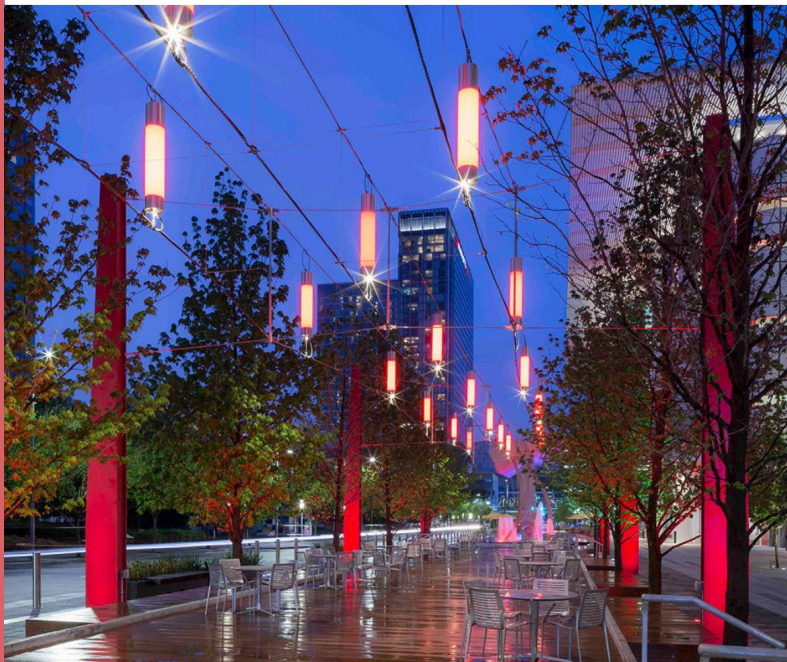

SAN FRANCISCO
CIVIC
CENTER

Become a Sponsor

Grove Street Lighting Project

The three-block stretch of Grove Street, from Market to Van Ness, is the main pedestrian corridor connecting public transit to numerous Civic Center cultural and performance venues.

Support this collaborative effort to improve the lighting levels along Grove Street, enhancing neighborhood safety and beauty.

Contact: Marlo Sandler, Program Manager (415) 658-7979 | sandler@sfciviccenter.org